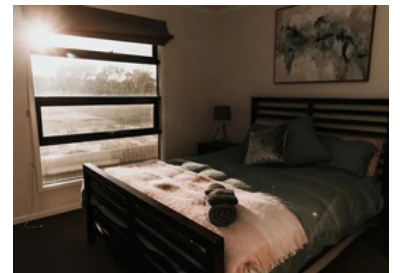

LONG ISLAND RETREAT

73 LONG ISLAND ROAD, MURRAY BRIDGE

0447 263 549

www.rivershackrentals.com.au/properties

PROPERTY INFORMATION SHEET

BEDROOMS

All bedrooms provide Quilts and Quilt covers, Pillows and pillow cases, and sheets. All bedrooms also have air-conditioning

Bedroom 1 sleeps 2 – Queen bed

Bedroom 2 sleeps 2 – Queen bed

Bedroom 3 sleeps 2 – 2 x Single beds

KITCHEN

Sink, Dishwasher, microwave, fridge/freezer, Electric stove, toaster, kettle, crockery, cutlery, cookware, cooking utensils, glasses, tea towels

LOUNGE

TV, Lounge x 6 seats, air conditioned.

DINING

- Dining table with 6 chairs

BATHROOMS

- Showers x 2, vanity areas x 2, toilets x 2, Towels, face washers, hand towels and bath mats

LAUNDRY

- Washing machine