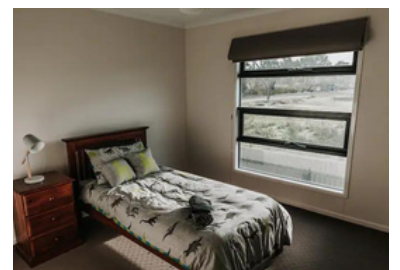

LONG ISLAND RETREAT

73 LONG ISLAND ROAD, MURRAY BRIDGE

0447 263 549

www.rivershackrentals.com.au/properties

PROPERTY INFORMATION SHEET

BEDROOMS

All bedrooms provide Quilts and Quilt covers, Pillows and pillow cases, and sheets. All bedrooms also have air-conditioning

Bedroom 1 sleeps 2 – Queen bed

Bedroom 2 sleeps 2 – Queen bed

Bedroom 3 sleeps 2 – 2 x Single beds

KITCHEN

Sink, Dishwasher, microwave, fridge/freezer, Electric stove, toaster, kettle, crockery, cutlery, cookware, cooking utensils, glasses, tea towels

LOUNGE

TV, Lounge x 6 seats, air conditioned.

DINING

- Dining table with 6 chairs

BATHROOMS

- Showers x 2, vanity areas x 2, toilets x 2, Towels, face washers, hand towels and bath mats

LAUNDRY

- Washing machine